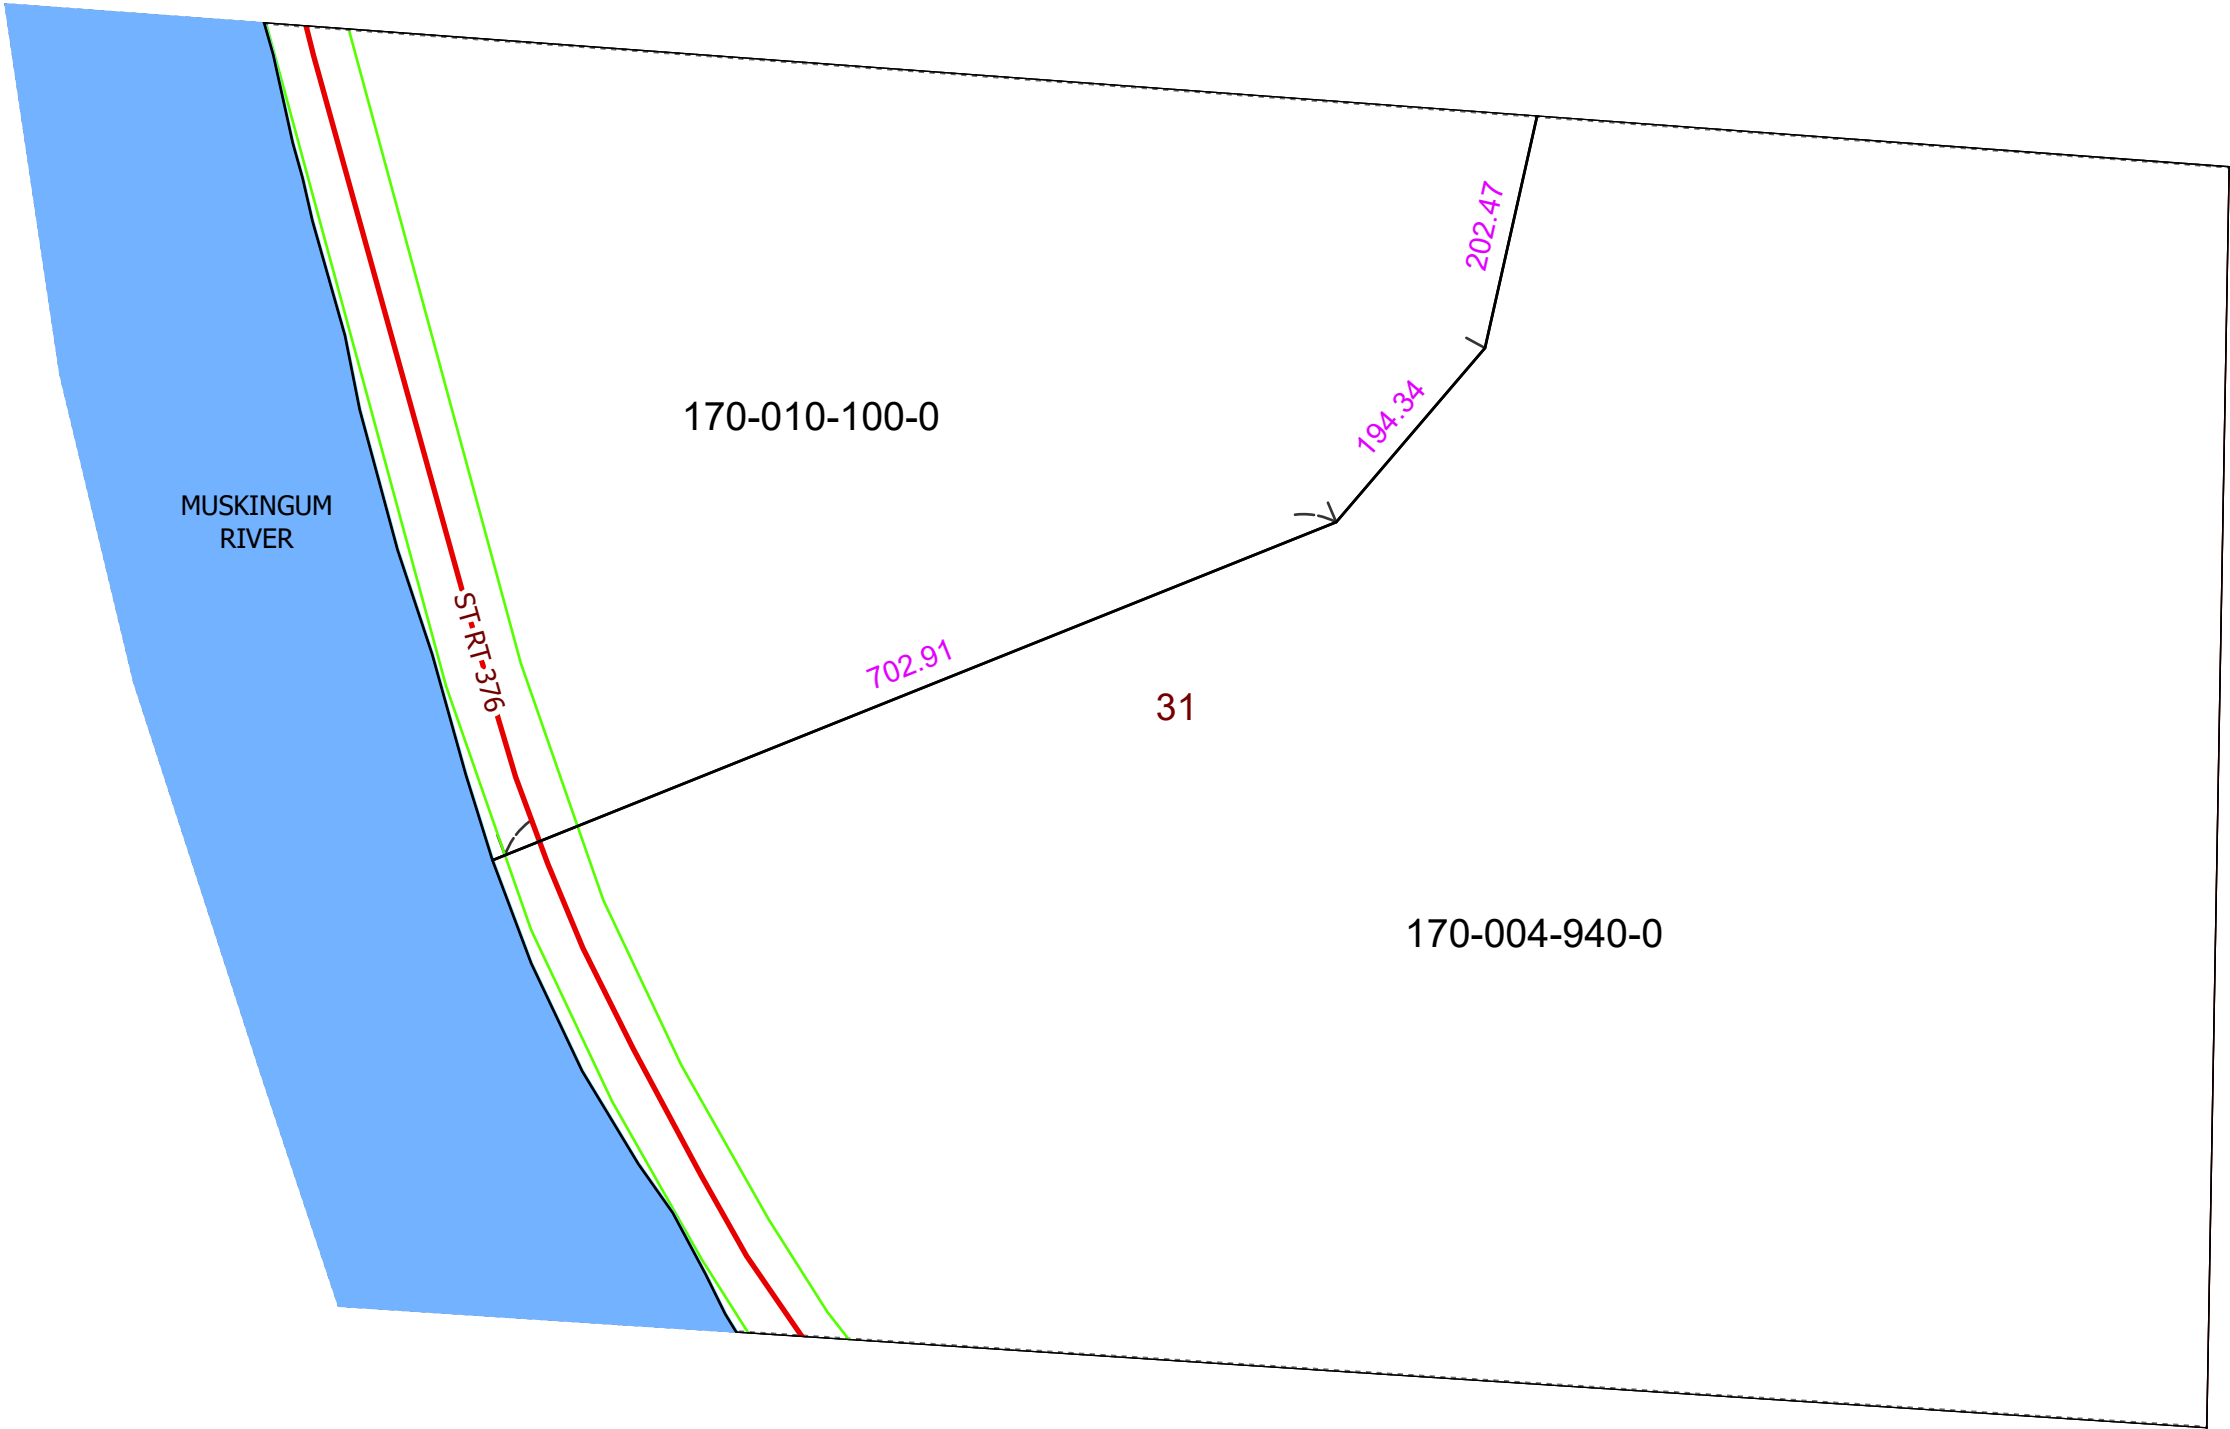

MORGAN COUNTY, OHIO

Boundaries

Type

- County
- Hidden
- Hydro
- Parcel
- ROW
- Section
- Lot

..... <all other values>

08/10/2020

WINDSOR TWP. FRAC. 31, T-10, R-11

PIN	Owner	LegalDescr	VOL	PAGE	Acres
170-010-100-0	ARNOLD HILLARY J	R11 T10 S00 FR 31	OR206	1938	10.475
170-004-940-0	MICHAELS WENDI S & JEFFREY A	R11 T10 S00 FR 31	OR208	1580	21.67